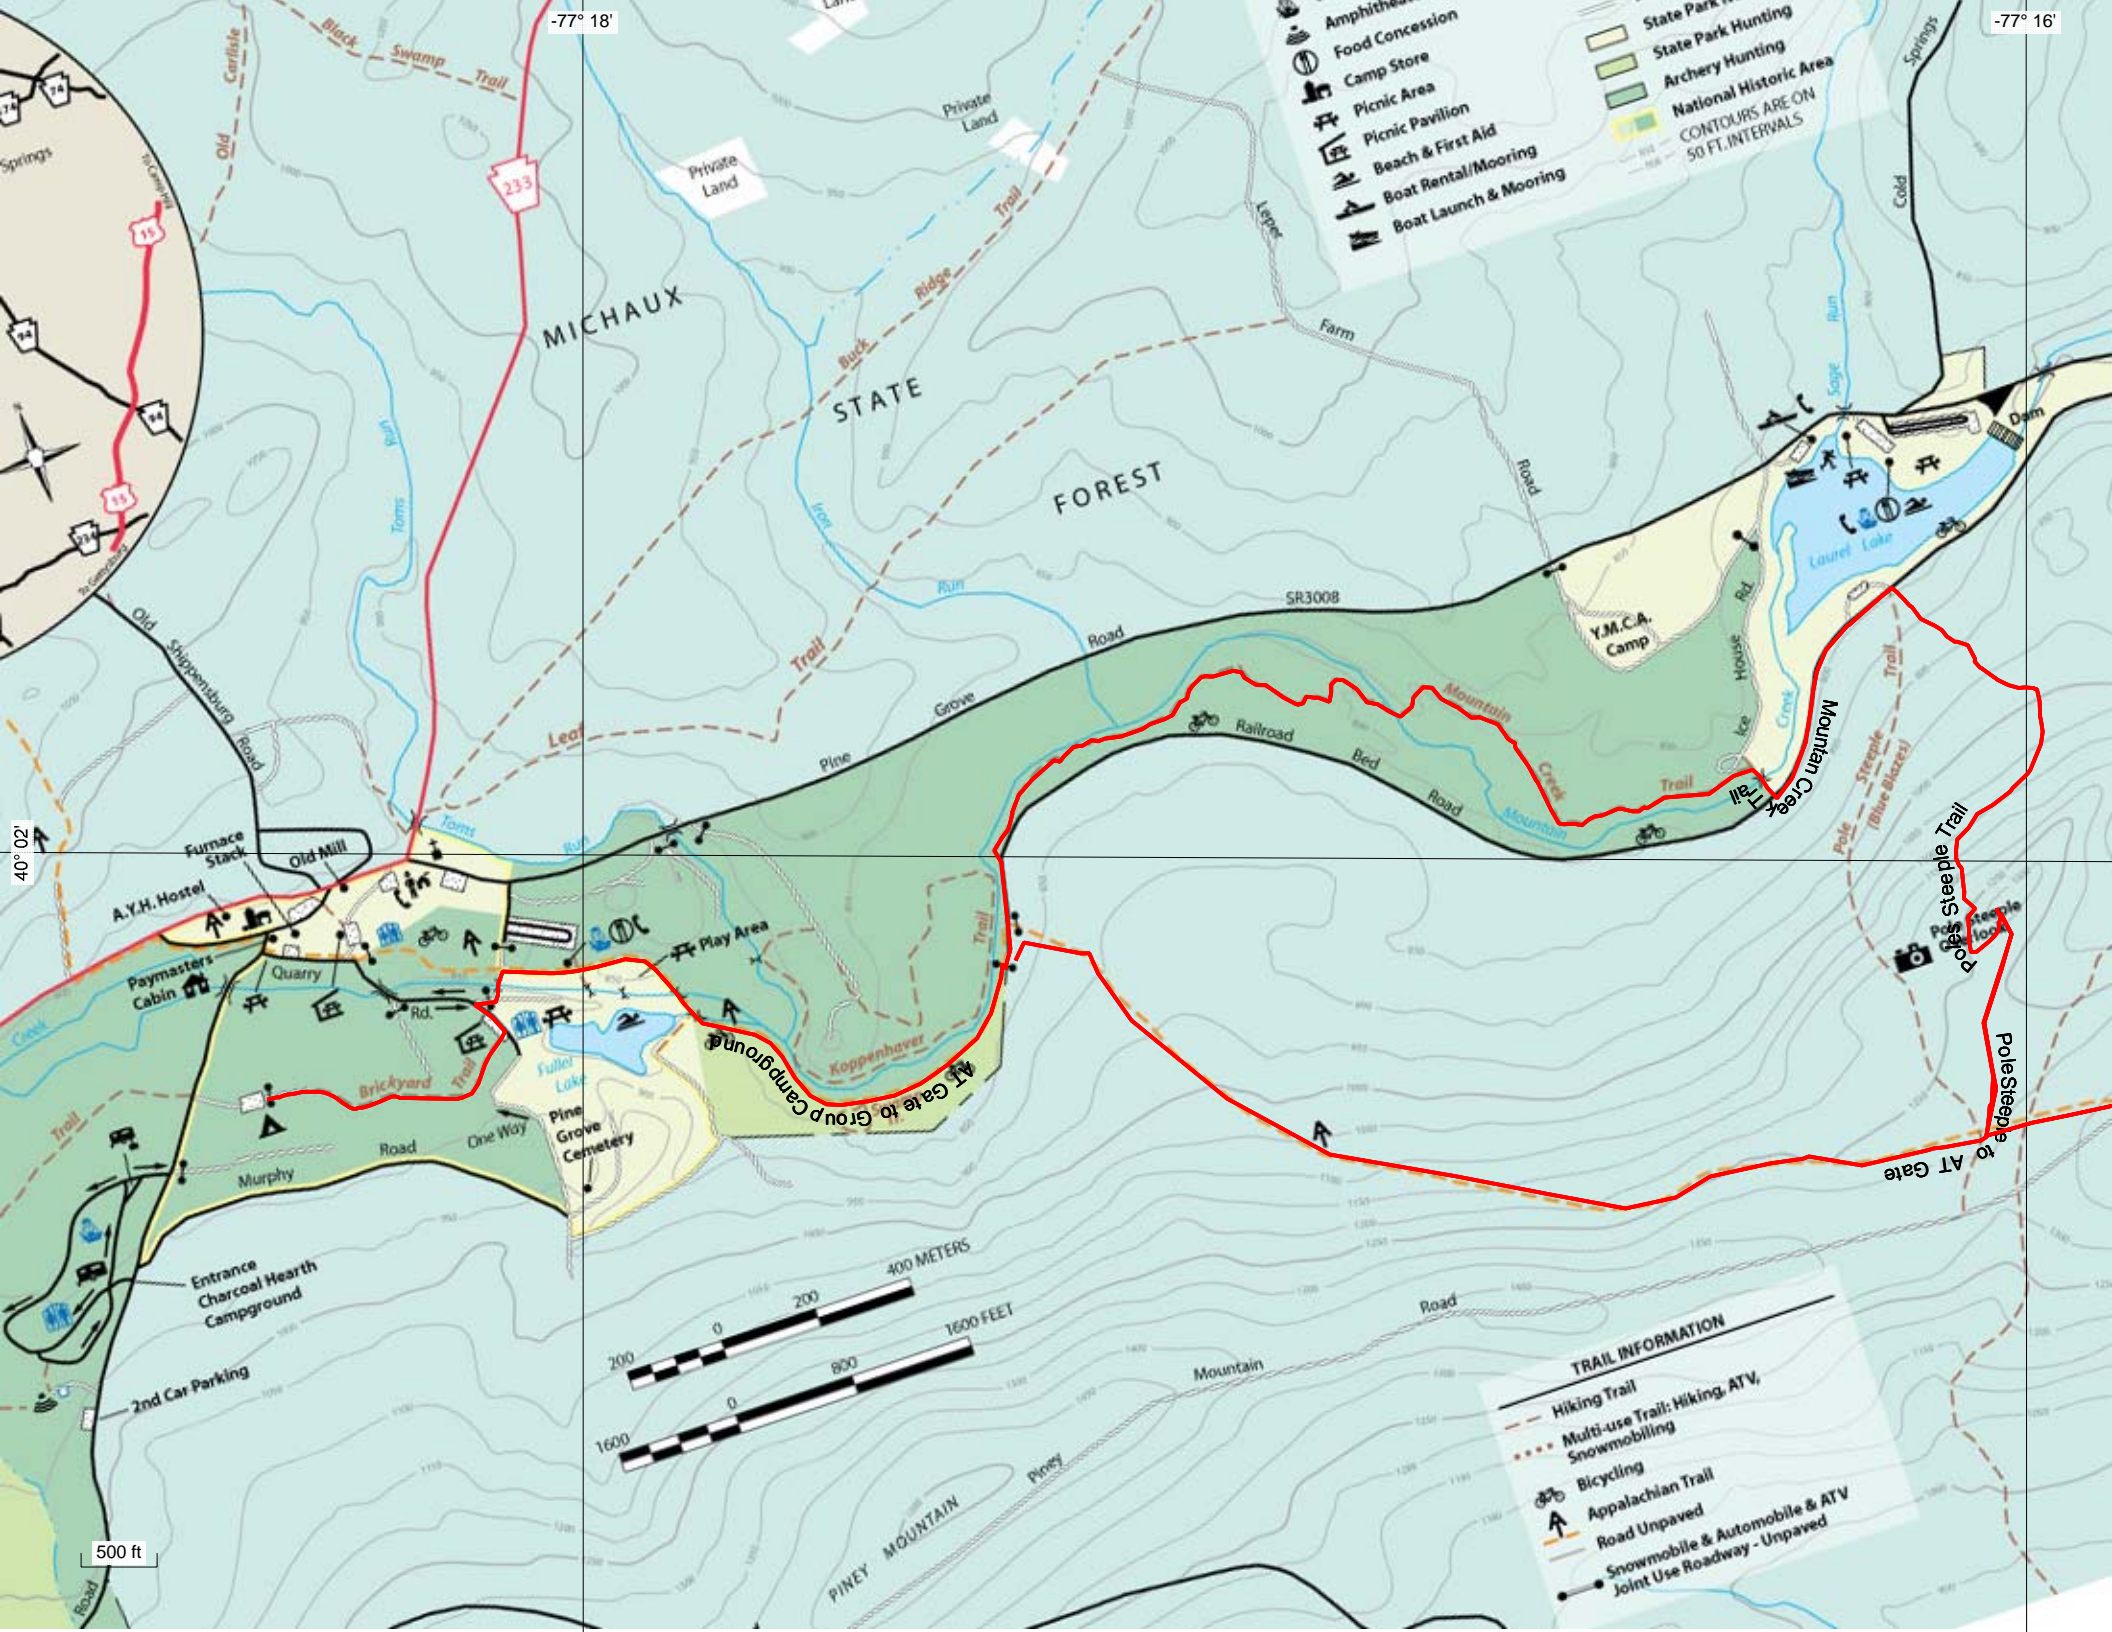

-77° 18'

-77° 16'

40° 02'

500 ft

**TRAIL INFORMATION**

- Hiking Trail
- ... Multi-use Trail: Hiking, ATV, Snowmobiling
- 🚲 Bicycling
- ➔ Appalachian Trail
- Road Unpaved
- Snowmobile & Automobile & ATV Joint Use Roadway - Unpaved